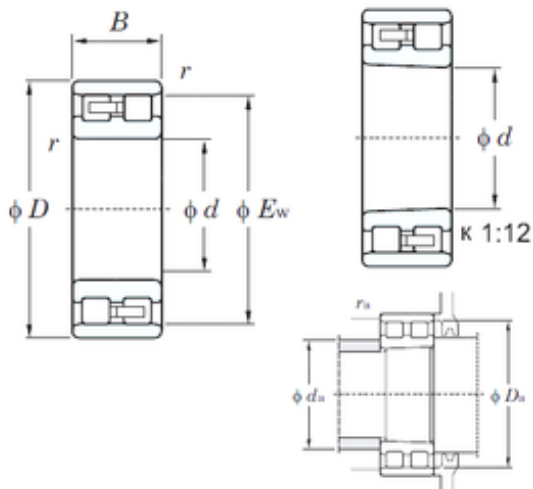

EBC BEARING LTD

NN3038 KOYO Double-row cylindrical roller bearings

Bearing No. NN3038

| | |
|-------------------------------|---------------|
| Size | 190x290x75 mm |
| Bore Diameter | 190 mm |
| Outer Diameter | 290 mm |
| Width | 75 mm |
| d | 190 mm |
| D | 290 mm |
| Ew | 265 mm |
| B | 75 mm |
| C | 75 mm |
| r min. | 2,1 mm |
| da min. | 201 mm |
| Da min | 267 mm |
| Da max. | 279 mm |
| ra max. | 2 mm |
| Weight | 17,6 Kg |
| Basic dynamic load rating (C) | 598 kN |
| Basic static load rating (C0) | 1020 kN |
| (Grease) Lubrication Speed | 1900 r/min |
| Bearing No. | NN3038 |
| r(min) | 2.1 |
| Cr | 752 |
| C0r | 1020 |
| Cu | 128 |
| Grease lub. | 1900 |
| Oil lub. | 2300 |

NN3038 Bearing 2D drawings and 3D CAD models

EBC BEARING LTD

| | |
|------------------|------|
| Fw | - |
| da(min) | 201 |
| da(max) | - |
| db(min) | - |
| Da(max) | 279 |
| Da(min) | 267 |
| ra(max) | 2 |
| (Refer.)Mass(kg) | 17.6 |