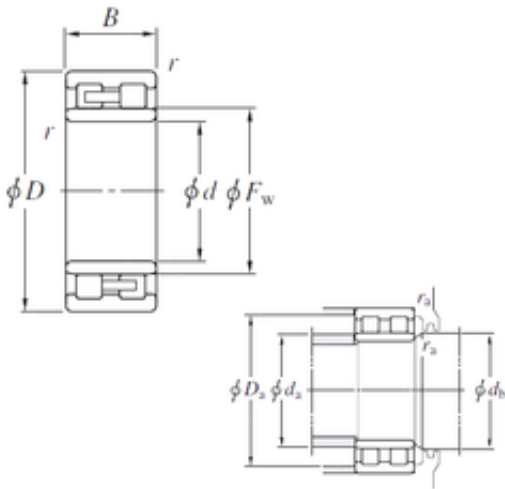

EBC BEARING LTD

NNU4938 Bearing 2D drawings and 3D CAD models

NNU4938 KOYO Double-row cylindrical roller bearings

Bearing No. NNU4938

Size	190x260x69 mm
Bore Diameter	190 mm
Outer Diameter	260 mm
Width	69 mm
d	190 mm
Fw	210 mm
D	260 mm
B	69 mm
C	69 mm
r min.	2 mm
da min.	199 mm
da max	207 mm
Da max.	251 mm
db min	215 mm
ra max.	2 mm
Weight	11 Kg
Basic dynamic load rating (C)	465 kN
Basic static load rating (C0)	996 kN
(Grease) Lubrication Speed	2000 r/min
Bearing No.	NNU4938
r(min)	2
Cr	581
C0r	996
Cu	119
Grease lub.	2000