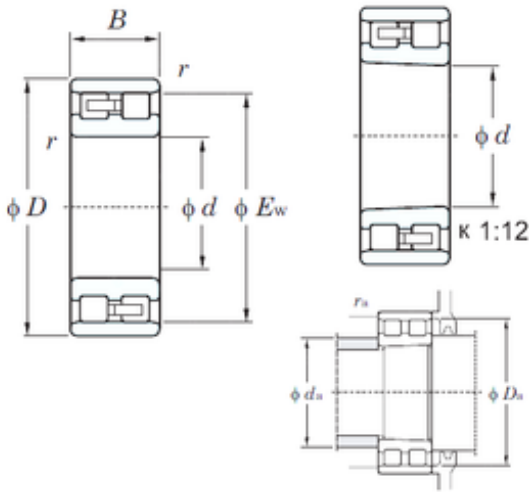

EBC BEARING LTD

NN3036 KOYO Double-row cylindrical roller bearings

Bearing No. NN3036

Size	180x280x74 mm
Bore Diameter	180 mm
Outer Diameter	280 mm
Width	74 mm
d	180 mm
D	280 mm
Ew	255 mm
B	74 mm
C	74 mm
r min.	2,1 mm
da min.	191 mm
Da min	257 mm
Da max.	269 mm
ra max.	2 mm
Weight	16,8 Kg
Basic dynamic load rating (C)	561 kN
Basic static load rating (C0)	958 kN
(Grease) Lubrication Speed	2000 r/min
Bearing No.	NN3036
r(min)	2.1
Cr	705
C0r	958
Cu	118
Grease lub.	2000
Oil lub.	2400

NN3036 Bearing 2D drawings and 3D CAD models

EBC BEARING LTD

Fw	-
da(min)	191
da(max)	-
db(min)	-
Da(max)	269
Da(min)	257
ra(max)	2
(Refer.)Mass(kg)	16.8