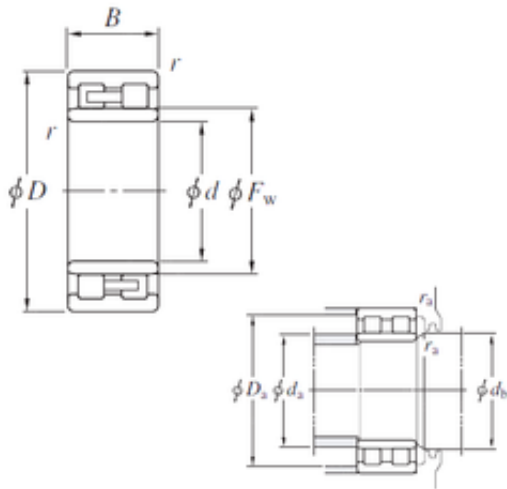

EBC BEARING LTD

NNU4934 Bearing 2D drawings and 3D CAD models

NNU4934 KOYO Double-row cylindrical roller bearings

Bearing No. NNU4934

Size	170x230x60 mm
Bore Diameter	170 mm
Outer Diameter	230 mm
Width	60 mm
d	170 mm
Fw	188,5 mm
D	230 mm
B	60 mm
C	60 mm
r min.	2 mm
da min.	179 mm
da max	186 mm
Da max.	221 mm
db min	192 mm
ra max.	2 mm
Weight	7,2 Kg
Basic dynamic load rating (C)	361 kN
Basic static load rating (C0)	763 kN
(Grease) Lubrication Speed	2300 r/min
Bearing No.	NNU4934
r(min)	2
Cr	451
C0r	763
Cu	86.4
Grease lub.	2300