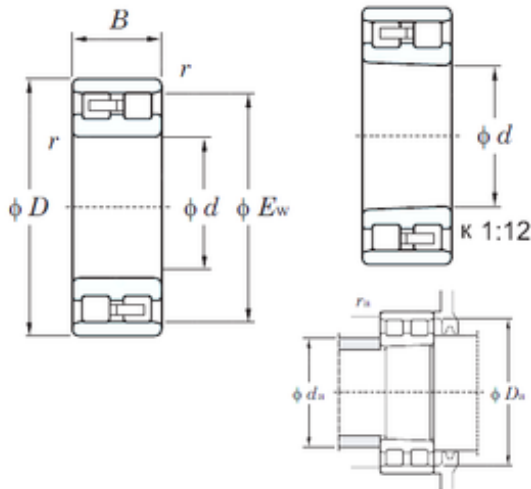

## NN3032 KOYO Double-row cylindrical roller bearings

Bearing No. NN3032

Size	160x240x60 mm
Bore Diameter	160 mm
Outer Diameter	240 mm
Width	60 mm
d	160 mm
D	240 mm
Ew	219 mm
B	60 mm
C	60 mm
r min.	2,1 mm
da min.	171 mm
Da min	221 mm
Da max.	229 mm
ra max.	2 mm
Weight	9,38 Kg
Basic dynamic load rating (C)	398 kN
Basic static load rating (C0)	695 kN
(Grease) Lubrication Speed	2400 r/min
Bearing No.	NN3032
r(min)	2.1
Cr	499
C0r	695
Cu	79.6
Grease lub.	2400
Oil lub.	2800