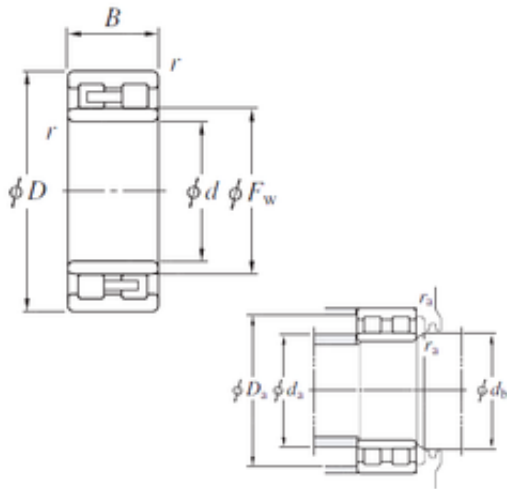

# EBC BEARING LTD

NNU4932 Bearing 2D drawings and 3D CAD models

## NNU4932 KOYO Double-row cylindrical roller bearings

Bearing No. NNU4932

Size	160x220x60 mm
Bore Diameter	160 mm
Outer Diameter	220 mm
Width	60 mm
d	160 mm
Fw	178,5 mm
D	220 mm
B	60 mm
C	60 mm
r min.	2 mm
da min.	169 mm
da max	176 mm
Da max.	211 mm
db min	182 mm
ra max.	2 mm
Weight	6,95 Kg
Basic dynamic load rating (C)	340 kN
Basic static load rating (C0)	695 kN
(Grease) Lubrication Speed	2500 r/min
Bearing No.	NNU4932
r(min)	2
Cr	425
C0r	695
Cu	79.8
Grease lub.	2500