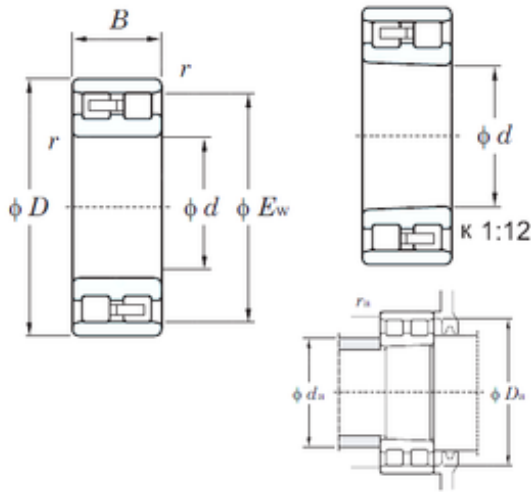

EBC BEARING LTD

NN3028 KOYO Double-row cylindrical roller bearings

Bearing No. NN3028

Size	140x210x53 mm
Bore Diameter	140 mm
Outer Diameter	210 mm
Width	53 mm
d	140 mm
D	210 mm
Ew	192 mm
B	53 mm
C	53 mm
r min.	2 mm
da min.	149 mm
Da min	194 mm
Da max.	201 mm
ra max.	2 mm
Weight	6,41 Kg
Basic dynamic load rating (C)	297 kN
Basic static load rating (C0)	516 kN
(Grease) Lubrication Speed	2700 r/min
Bearing No.	NN3028
r(min)	2
Cr	372
C0r	516
Cu	61.5
Grease lub.	2700
Oil lub.	3300

NN3028 Bearing 2D drawings and 3D CAD models

EBC BEARING LTD

Fw	-
da(min)	149
da(max)	-
db(min)	-
Da(max)	201
Da(min)	194
ra(max)	2
(Refer.)Mass(kg)	6.41