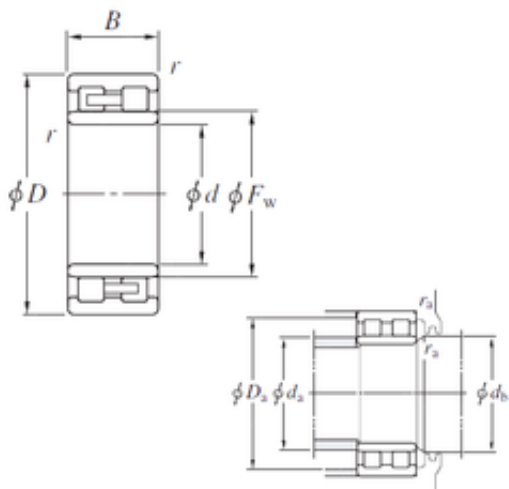

EBC BEARING LTD

NNU4928 Bearing 2D drawings and 3D CAD models

NNU4928 KOYO Double-row cylindrical roller bearings

Bearing No. NNU4928

Size	140x190x50 mm
Bore Diameter	140 mm
Outer Diameter	190 mm
Width	50 mm
d	140 mm
Fw	156 mm
D	190 mm
B	50 mm
C	50 mm
r min.	1,5 mm
da min.	148 mm
da max	153,5 mm
Da max.	182 mm
db min	158 mm
ra max.	1,5 mm
Weight	4,15 Kg
Basic dynamic load rating (C)	222 kN
Basic static load rating (C0)	456 kN
(Grease) Lubrication Speed	2900 r/min
Bearing No.	NNU4928
r(min)	1.5
Cr	277
C0r	456
Cu	52.5
Grease lub.	2900