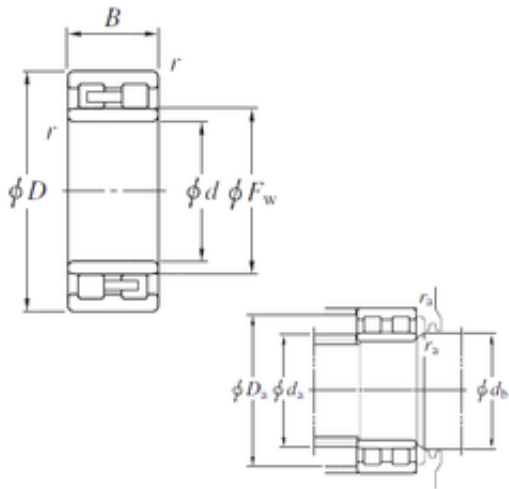

# EBC BEARING LTD

NNU4922 Bearing 2D drawings and 3D CAD models

## NNU4922 KOYO Double-row cylindrical roller bearings

Bearing No. NNU4922

Size	110x150x40 mm
Bore Diameter	110 mm
Outer Diameter	150 mm
Width	40 mm
d	110 mm
Fw	123 mm
D	150 mm
B	40 mm
C	40 mm
r min.	1,1 mm
da min.	116,5 mm
da max	121 mm
Da max.	143,5 mm
db min	125 mm
ra max.	1 mm
Weight	2,1 Kg
Basic dynamic load rating (C)	163 kN
Basic static load rating (C0)	326 kN
(Grease) Lubrication Speed	3700 r/min
Bearing No.	NNU4922
r(min)	1.1
Cr	204
C0r	326
Cu	42.4
Grease lub.	3700